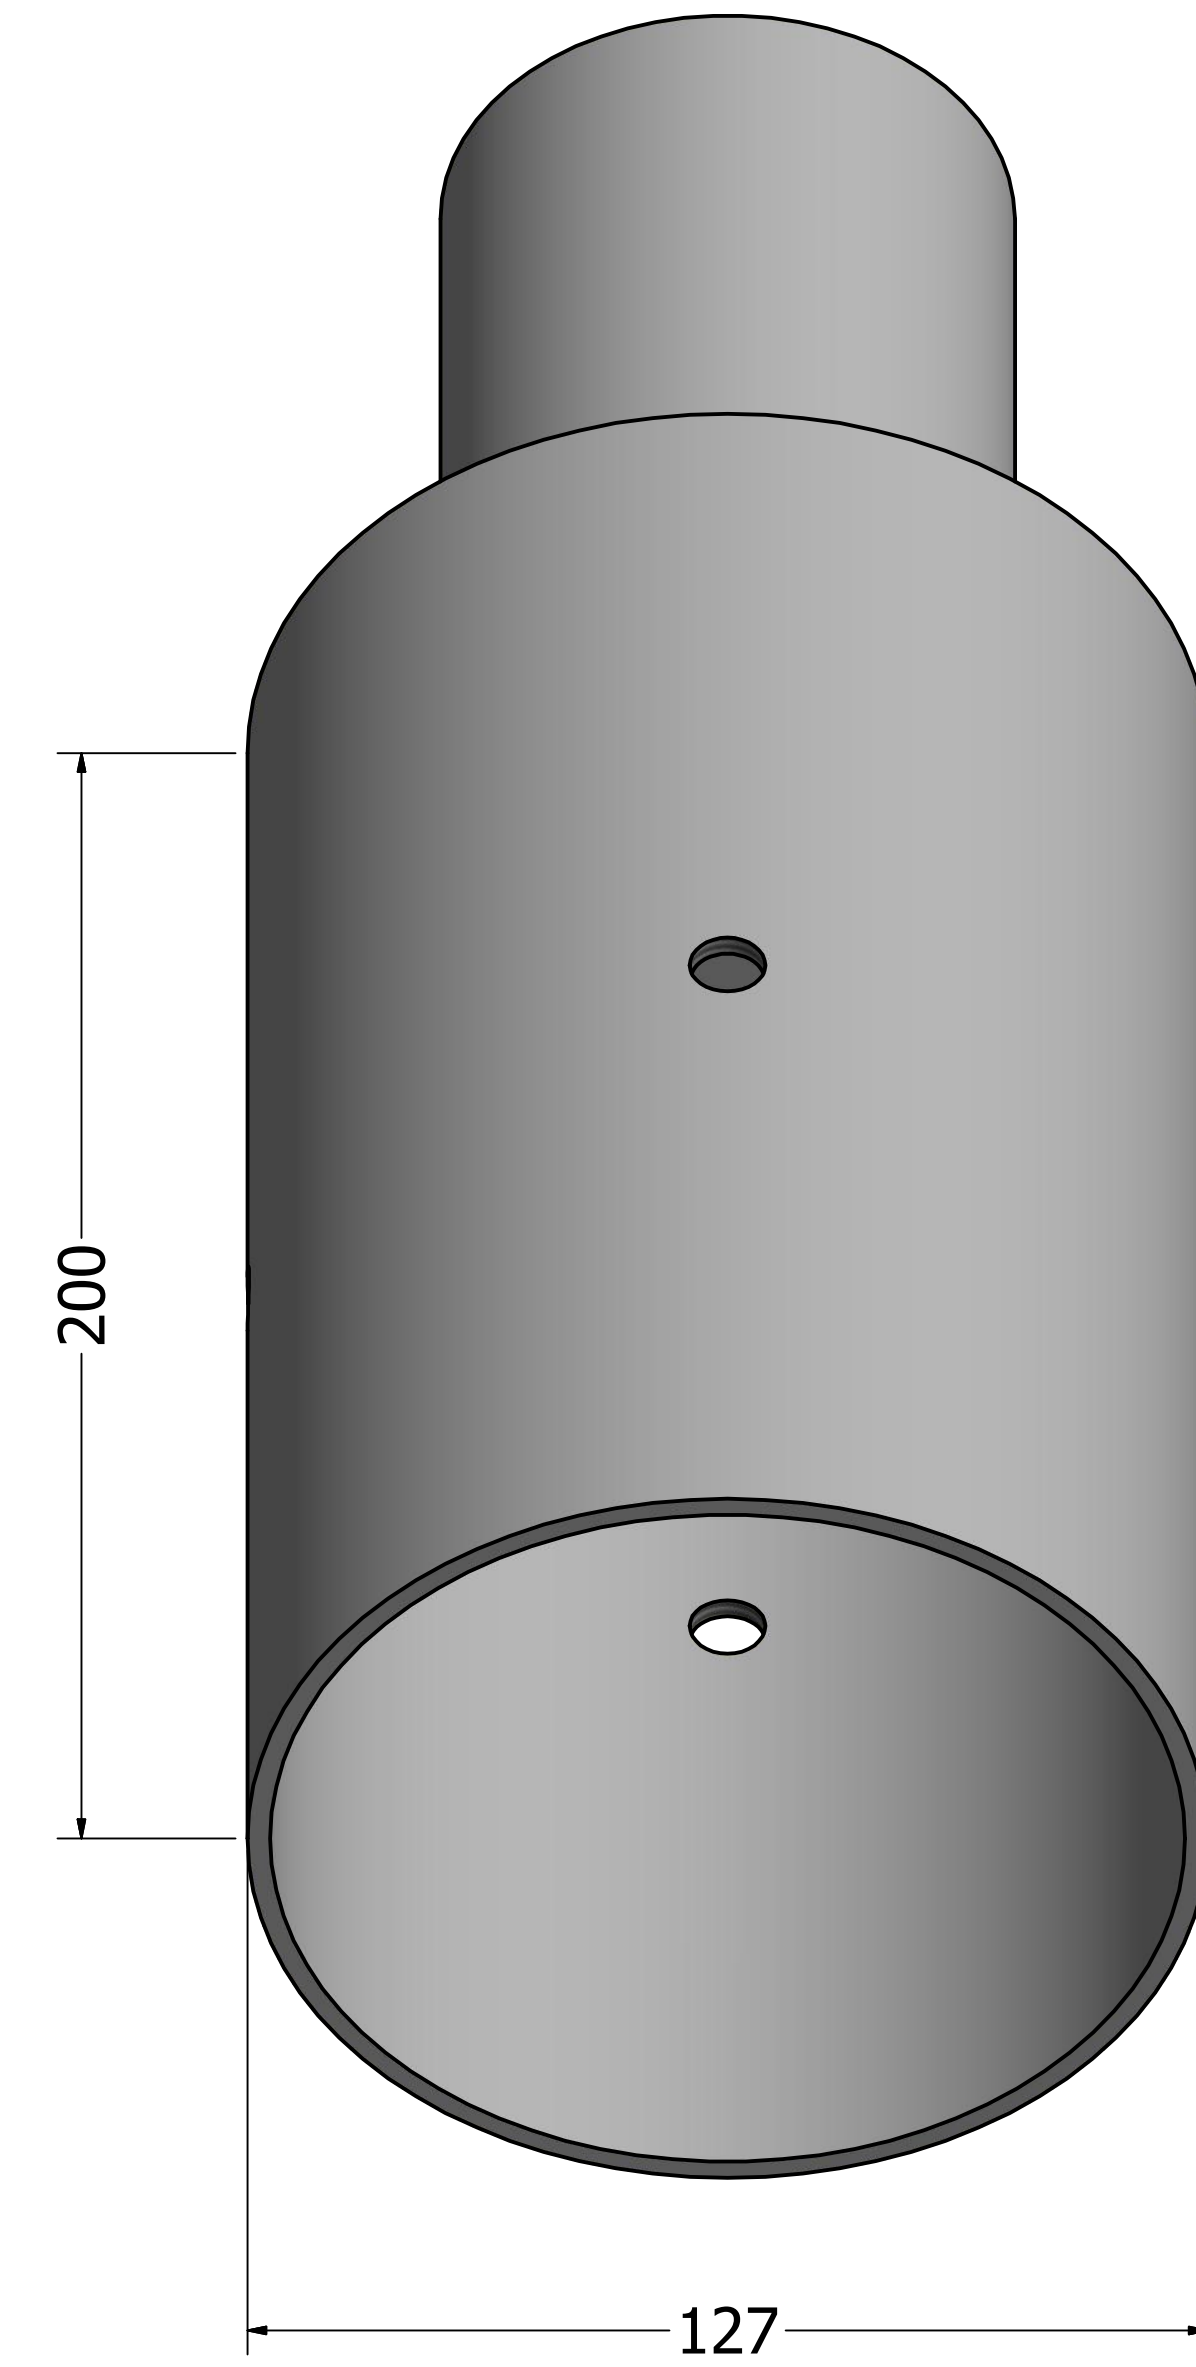

4 HOLES DRILLED  
AND TAPPED M10

GENERAL NOTES:  
ALL DIMENSIONS IN MILLIMETERS  
ALL BURRS AND SHARP EDGES TO BE  
REMOVED

BEI LIGHTING  
WYNDHAM CLOSE  
BRACKLA INDUSTRIAL ESTATE  
BRIDGEND CF31 2AN  
TEL: 01656 645414  
FAX: 01656 669231  
EMAIL: sales@beilighting.com  
WEB: www.beilighting.com

**BEI** | lighting  
lighting from the ground up

DRAWN	Neil Carter	10/08/2016
CHECKED		
QA		
MFG		
APPROVED		
SCALE	1 : 1	

TITLE  
127MM - 76MM POST TOP COLUMN ADAPTOR  
GALVANISED FINISH

SIZE	D	DWG NO	127mm-76mm Spigot Adaptor	REV
------	---	--------	---------------------------	-----